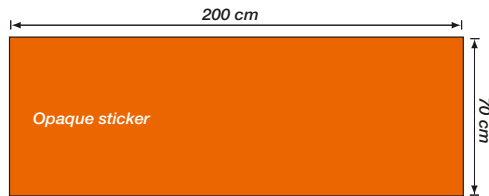

Poster

AL MINI 12  
Trolleybus simple

format : 200 x 70 cm

Vehicle

traffic sides

Plan for the advertising area

AL MINI 12 - Trolleybus simple  
Plan for the graphic artist and printer

Approved materials Type : Opaque sticker on chassis.  
Printing : Digital.